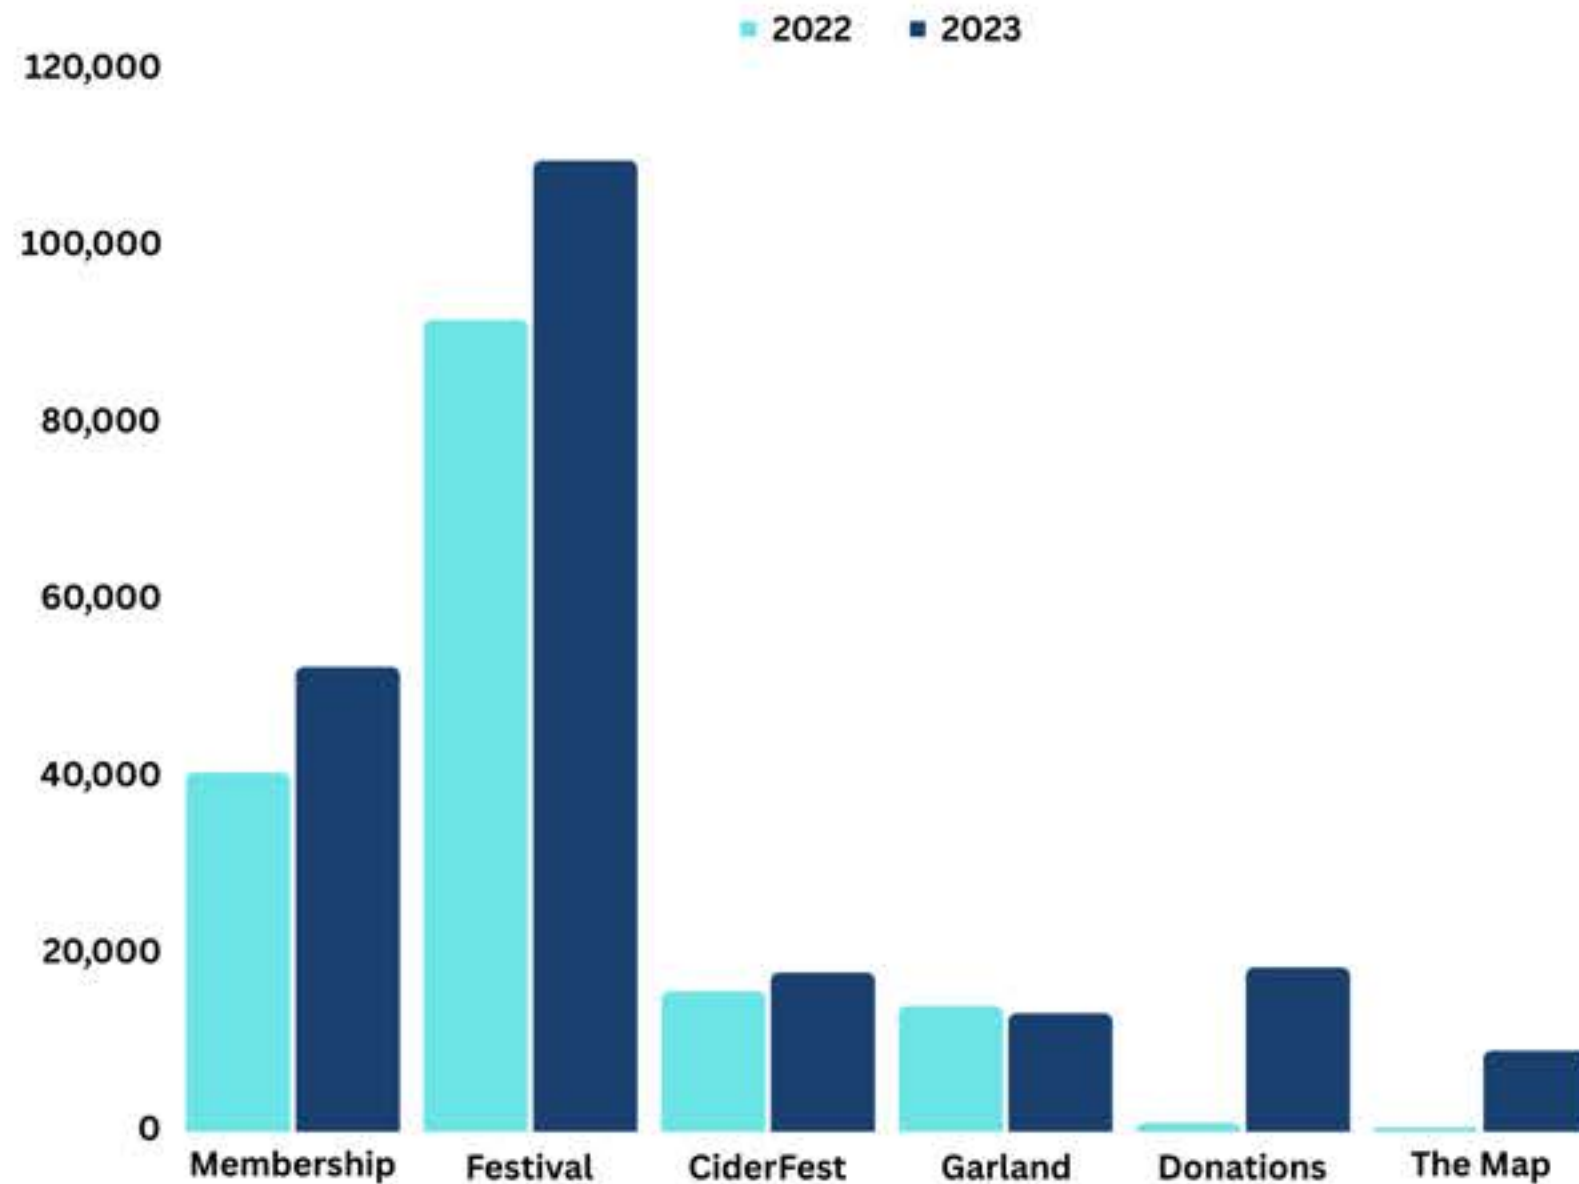

Income: $220,198

The key word for Chamber financials in 2023 was growth. Several revenue streams demonstrate future opportunity to expand income.