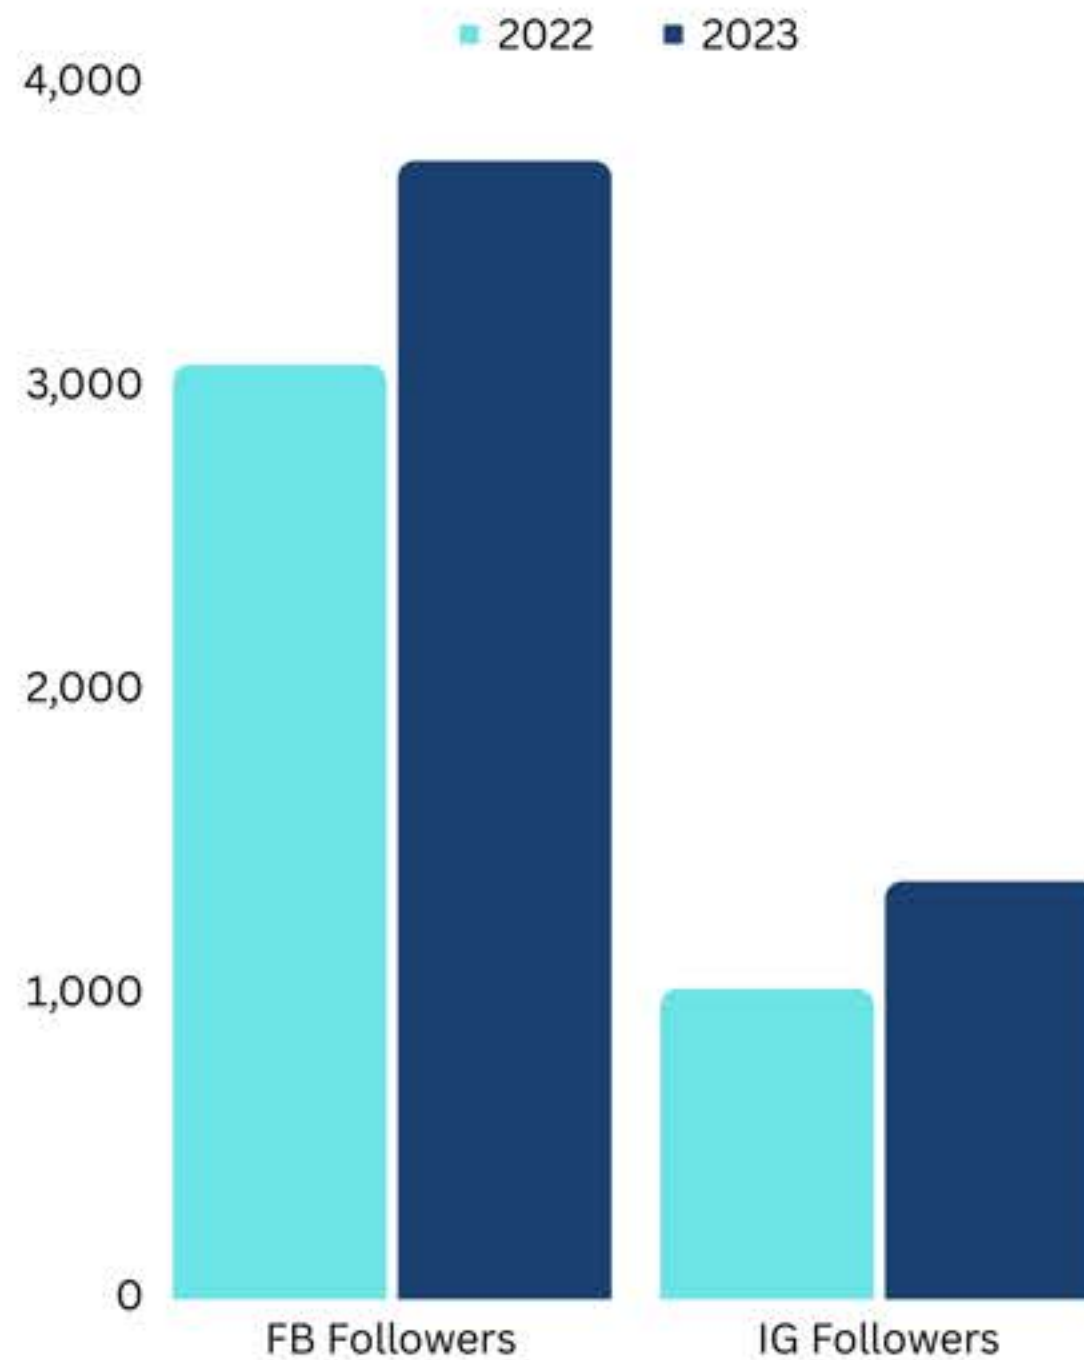

Follower Growth