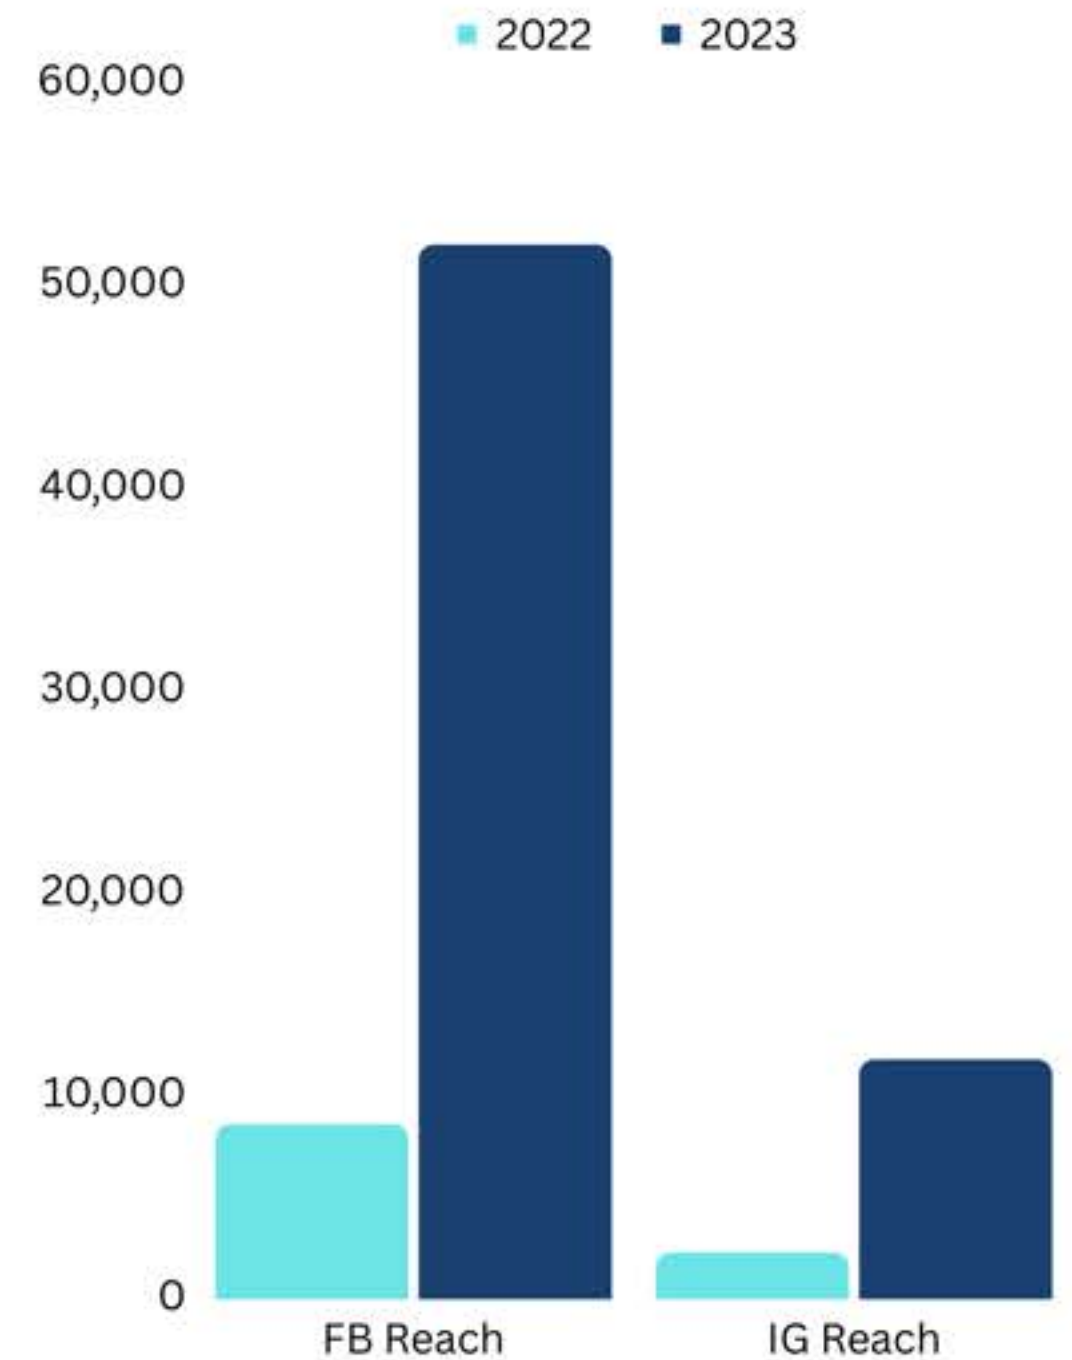

Expanded Reach