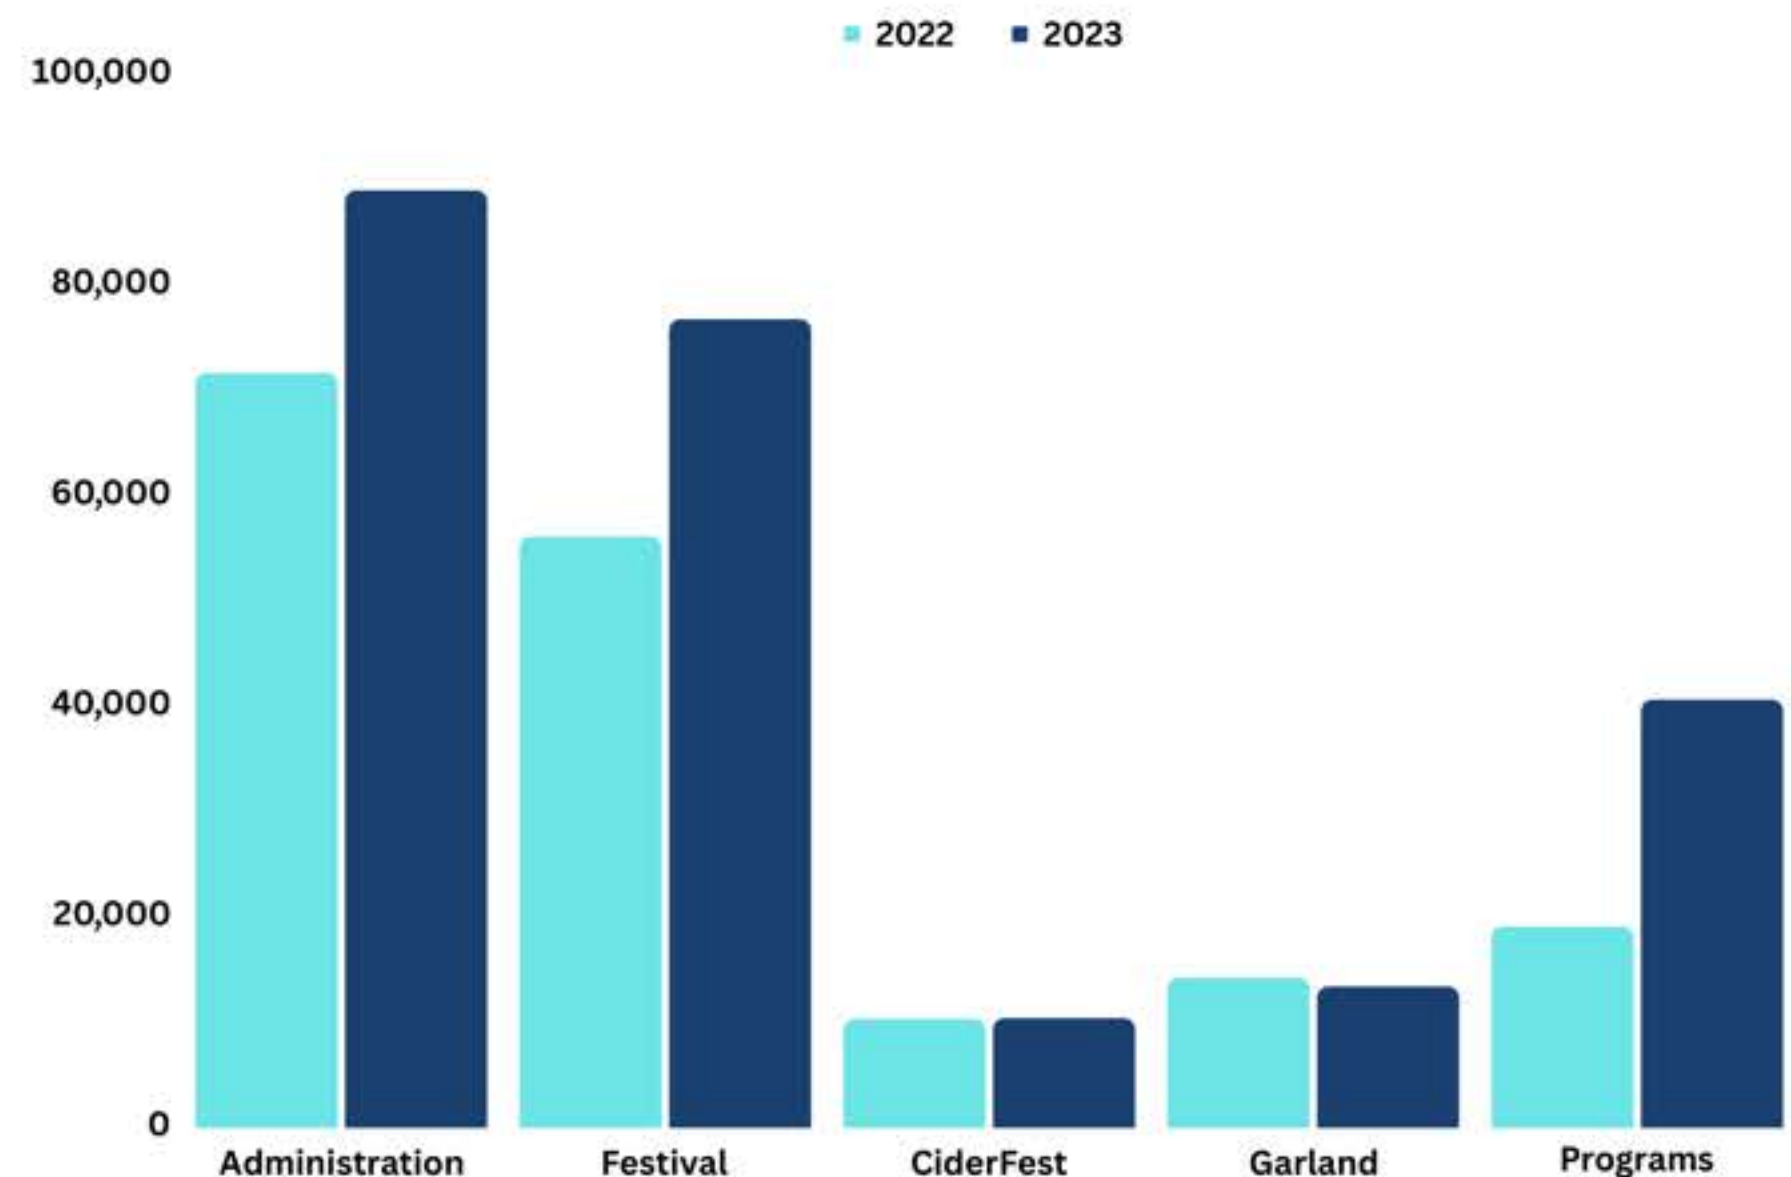

Expense: $219,563

Expenses were well-managed but still eclipsed the full potential for net gain. Why? There were numerous and consistent unexpected expenses during the year as the organization rebuilds from scaled-back operations 2020 - 2022.